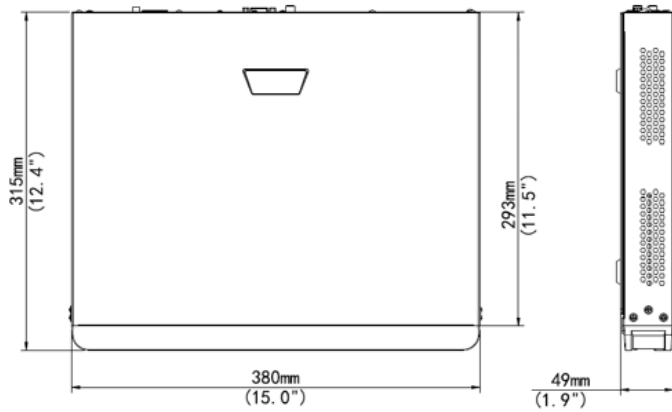

Specifications

| | |
|-------------------------------|---|
| VIDEO/AUDIO INPUT | |
| IP Video Input | 8-ch |
| Two-way Audio Input | 1-ch, RCA |
| NETWORK | |
| Incoming Bandwidth | 64Mbps |
| Outgoing Bandwidth | 96Mbps |
| Remote Users | 128 |
| Protocols | SNMP, P2P, UPnP, NTP, DHCP, PPPoE |
| VIDEO/AUDIO OUTPUT | |
| HDMI/VGA Output | VGA: 1024X768@60,1280X720@60,1280X1024@60,1920X-1080@50,1920X1080@60 HDMI: 4k(3840x2160@30),4k(3840x2160@60),1024X768@60,1280X-720@60,1280X1024@60,1920X1080@50,1920X1080@60 |
| Recording Resolution | 8MP/6MP/5MP/4MP/3MP/1080p/960p/720p/D1/2CIF/CIF |
| Audio Output | 1-ch, RCA |
| Synchronous Playback | 8-ch |
| Corridor Mode Screen | 3/4/5/7/9 |
| DECODING | |
| Decoding format | Ultra265/H.265/H.264 |
| Live view/Playback | 18MP/6MP/5MP/4MP/3MP/1080p/960p/720p/D1/2CIF/CIF |
| Capability | 1 x 4K@30, 2 x 4MP@30, 3 x 3MP@25, 4 x 1080P@30, 8 x 720P@30, 16 x D1 |
| HARD DISK | |
| SATA | 2 SATA interfaces |
| Capacity | up to 8TB for each disk |
| SMART | |
| VCA Detection | 8 SATA interfaces |
| VCA Search | Face search, Behavior search |
| Statistical Analysis | People counting |
| EXTERNAL INTERFACE | |
| Network Interface | 1 RJ-45 10M/100M/1000M self-adaptive Ethernet Interface |
| USB Interface | Front panel: 1 x USB2.0, Rear panel: 1 x USB2.0 |
| Alarm In | 4-ch |
| Alarm Out | 1-ch |
| POE | |
| Interface | 8 independent 100Mbps PoE network interfaces |
| Max Power | Max 30W for single port Max 130W in total (16.25W for each) |
| Supported Standard | IEEE 802.3af/at |
| GENERAL | |
| Power Supply | 220V AC, Power Consumption: ≤9 W(without HDD) |
| Working Environment | -10°C~+ 55°C (+14°F~+131°F), Humidity ≤ 90% RH(non-condensing) |
| Dimensions (W × D × H) | 380mm x 315mm x 49.1mm (15.0" x 12.4" x 1.9") |
| Weight (without HDD) | ≤2.4kg (5.29 lb) |

VPRO-NVR-8-POE-U

8CH Network Video Recorder with PoE

Dimensions

Back Panel