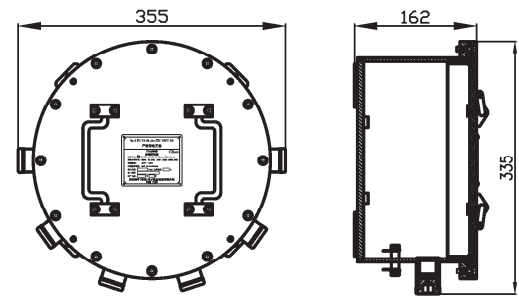

## Key Features

- Stainless Steel Construction
- 6 Cable Ports
- IP 68
- Indoor and outdoor installation for all-weather use

Specifications	SVEX-JB50
Ex-Marking	II 2 GD Ex d II C T6 Gb Ex t IIIC T80°C Db
Certificate	13ATEX 1525/IECEX NEM 13.0015
License No.	XK06-123-00251
<b>ENVIRONMENTAL</b>	
Air pressure	80~110KPa
Temperature	-40°F ~ 140°F (-40°C ~ +60°C)
Humidity	≤95%RH [77°F (+25°C)]
<b>MECHANICAL</b>	
Material	Stainless Steel 304 or 316L
IP Rating	68
Available Room	∅ 255 x 135(H) mm
Weight	13KG
Shipping Weight	15KG
Cable Ports	6
Cable Entry Size	G-3/4" (default)/M25x1.5
Mount	Wall, pole, or fixed base

## Dimensions

Face View

Side View

## Mounting Size

Bottom Fixed Holes