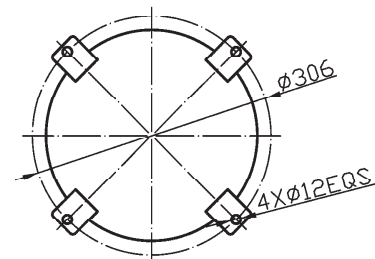

## Key Features

- Stainless Steel Construction
- 6 Cable Ports
- IP 68
- Indoor and outdoor installation for all-weather use

Specifications	SVEX-JB50
Ex-Marking	II 2 GD Ex d II C T6 Gb Ex t IIIC T80°C Db
Certificate	13ATEX 1525/IECEX NEM 13.0015
License No.	XK06-123-00251
<b>ENVIRONMENTAL</b>	
Air pressure	80~110KPa
Temperature	-40°F ~ 140°F (-40°C ~ +60°C)
Humidity	≤95%RH [77°F (+25°C)]
<b>MECHANICAL</b>	
Material	Stainless Steel 304 or 316L
IP Rating	68
Available Room	∅ 255 x 135(H) mm
Weight	13KG
Shipping Weight	15KG
Cable Ports	6
Cable Entry Size	G-3/4" (default)/M25x1.5
Mount	Wall, pole, or fixed base

## Dimensions

Face View

Side View

## Mounting Size

Bottom Fixed Holes