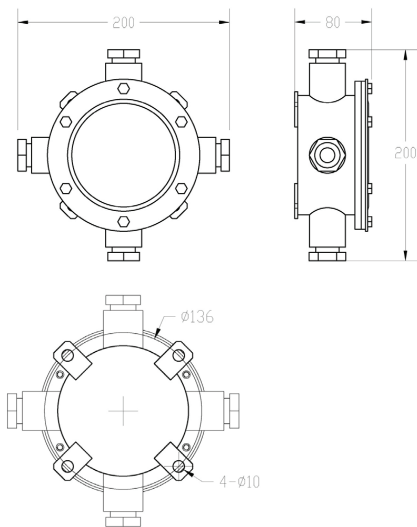

VEILUX®

EX-PROOF JUNCTION BOX

SVEX-JXD

SVEX-JXD as assisting equipment of ex-proof television and communication system, inside with quality connector or junction pole for cable connection or signal assignment

FEATURES

- Stainless Steel Material
- 4 Cable Outlets
- IP68
- Small Size & Easy Installation & Maintenance

DIMENSION

CERTIFICATE

ITEM	SVEX-JXD
Ex-marking	Exd II CT6
Certificate	CNEx05.0534
License	XK06-123-00251

ELECTRICAL

Connection	8-pin Terminal
Rated Value	250V / 20A
Cable Type	22~14AWG

ENVIRONMENT

Air Pressure	86~106KPa
Temperature	-45°C~ +60°C
Humidity	≤95%RH (+25°C)

MECHANICAL

Material	1Cr18Ni9Ti or 316L
IP	IP68
Dimension	200mm(H) X 200mm(W) X 80mm(D)
Weight	3.5Kg
Shipping Weight	13Kg (3pcs/carton)
Cable Outlets	4
Screw Type	G-3/4"
Mounting Type	Indoor & Outdoors For Wall Mount