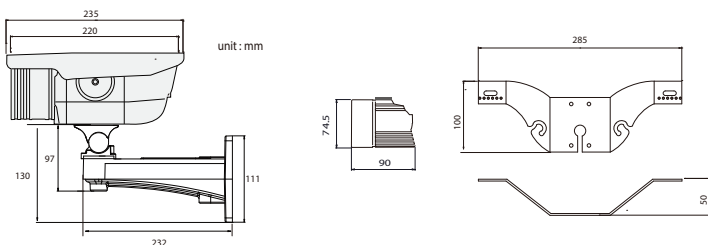

V-RECON SERIES VB-2HDIR80V-TVI

2.4 Megapixel TVI IR Bullet Camera

VEILUX[®]
The Art of Surveillance

Key Features

- 1/2.8 2.4 Mega Pixel SONY CMOS
- HD Resolution:
 - Digital: TVI 1080P 30fps
 - Analog: CVBS 1280H NTSC/PAL
- XDR, D-WDR (Digital Noise Reduction)
- Privacy Mask Function
- Motion Detection
- 6~60mm TDN DC Iris Varifocal Lens
- True Day & Night (ICR)
- Video Output -TVI, CVBS
- Built-in IR LED 40 pcs + SRLED 40 pcs (Night view distance 120m)
- External Control (Focus/Zoom, OSD)
- Service Video Controller through Cable
- Weatherproof IP67

Extra Stuff

| Specifications | |
|-------------------------------|--|
| Image Sensor | 1/2.8" 2.4 Mega Pixel SONY CMOS Sensor |
| Scanning system | Progressive |
| Resolution | Digital : 1920Hx1080P, Analog : 1280H NTSC/PAL CVBS |
| Total Pixels | 2000(H) x 1241(V) = 2.48 M pixel |
| Active pixels | 1984(H) x 1225(V) = 2.43 M pixel |
| Shutter Speed | Auto / Manual (1/50(1/60)~1/50,000) |
| Min. Illumination | Color : 1.0 lux, BW : 0.5lux |
| S/N Ratio | >50dB (AGC off) |
| AGC | Off / Low / Min / High |
| Day & Night | Auto / Color / B&W / Ext |
| White Balance | ATW / Manual / AWC Push |
| Backlight | Off / BLC / HLI / D-WDR / XDR |
| Mirror | Off / H / V / H&V / Rotate |
| XDR | Auto / Manual 0~10 |
| DNR | Off / Low / Middle / High |
| Privacy | 4 masks |
| Motion | Off / On (4 area) |
| LSC | On / Off |
| Language | English, Chinese, German, French, Italian, Spanish, Polish, Russian, Portugese, Dutch, Turkish |
| Day & Night System | ICR |
| Video Output | TVI, CVBS |
| IR LED | IRLED: 40 pcs, SRLED: 40 pcs |
| Night View Distance | Outdoor 120m |
| Lens | 6~60mm TDN DC Iris Varifocal Lens |
| Power Consumption | DC12V 1250m A |
| Operating Temperature | -10°C ~ 50°C (Humidity: 0%RD ~ 80%RH) |
| Storage Temperature | -20°C ~ 60°C (Humidity: 0%RD ~ 80%RH) |
| Dimensions (mm) | 90 (W) x 93(H) x 235(L) |
| Weight | Camera: Approx. 3.1kg / IR Kit: Approx. 1.1kg |