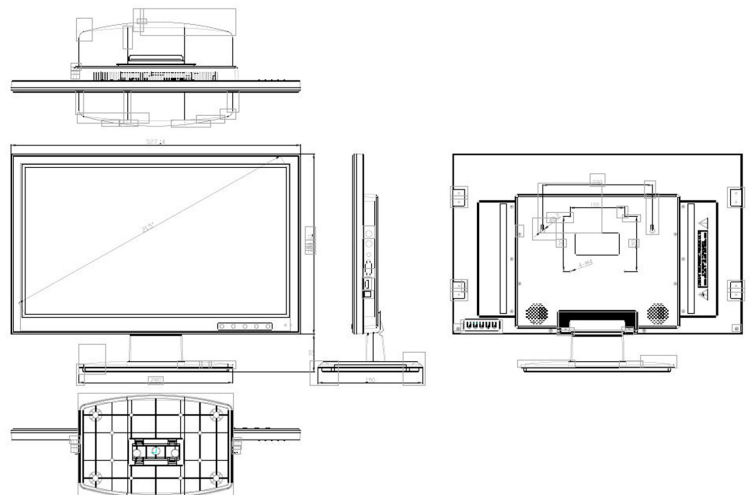

## Key Features

- Robust Plastic Housing
- Super vivid color
- VGA+HDM+1xBNC in+1xBNC out+1xAudio
- Rack Mount Support
- LED BACKLIGHT
- 24x7

## Input & Output diagram

## Specifications

<b>Model</b>	VLED-22
<b>Size</b>	22" 16:9
<b>Resolution</b>	1920x1080
<b>Brightness</b>	250CD/M2
<b>Contrast</b>	1000:1
<b>Response time</b>	5ms
<b>Colors</b>	16. 7M
<b>Viewing angle</b>	170/170
<b>TV Lines</b>	1000Lines
<b>Composite Inputs</b>	1xBNC,VGA,HDMI,1xAudio
<b>Composite Outputs</b>	1xBNC
<b>Audio</b>	2 x Input
<b>Speaker</b>	2x2.5W
<b>Power consumption</b>	<25W
<b>Wall hanging</b>	VESA Standard
<b>Auto adjustment</b>	Yes
<b>OSD Control</b>	Yes
<b>Remote control</b>	No
<b>OSD Language</b>	English, Chinese, Italian, German, French,
<b>Accessories</b>	Power cord, Adapter, Stand, User's guide, Audio cable,VGA cable
<b>Certificate</b>	FCC-DOC, CE, ROHS

## Dimensions