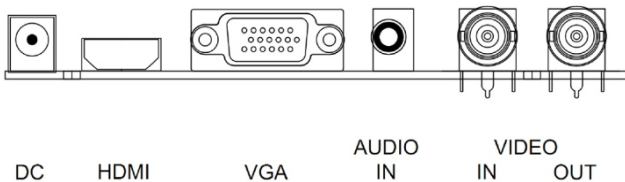

## Input & Output diagram

## Specifications

<b>Model</b>	VLED-22
<b>Size</b>	22" 16:9
<b>Resolution</b>	1920x1080
<b>Brightness</b>	250CD/M2
<b>Contrast</b>	1000:1
<b>Response time</b>	5ms
<b>Colors</b>	16. 7M
<b>Viewing angle</b>	170/170
<b>TV Lines</b>	1000Lines
<b>Composite Inputs</b>	1xBNC,VGA,HDMI,1xAudio
<b>Composite Outputs</b>	1xBNC
<b>Audio</b>	2 x Input
<b>Speaker</b>	2x2.5W
<b>Power consumption</b>	<25W
<b>Wall hanging</b>	VESA Standard
<b>Auto adjustment</b>	Yes
<b>OSD Control</b>	Yes
<b>Remote control</b>	No
<b>OSD Language</b>	English, Chinese, Italian, German, French,
<b>Accessories</b>	Power cord, Adapter, Stand, User's guide, Audio cable,VGA cable
<b>Certificate</b>	FCC-DOC, CE, ROHS

## Dimensions