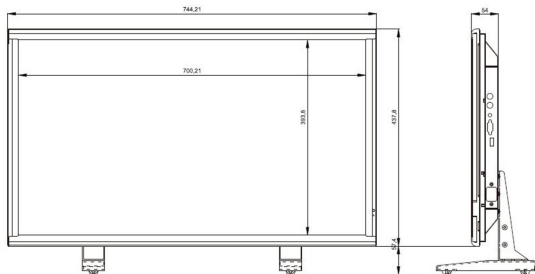

Dimensions and Input & Output diagram

DC

HDMI

VGA

AUDIO
IN

VIDEO
IN
OUT

Specifications

Model	VLED-32
Size	32"16:9
Resolution	1920x1080
Brightness	400CD/M2
Contrast	3000:1
Response time	5ms
Colors	16. 7M
Viewing angle	178/178
TV Lines	1080Lines
Composite Inputs	1xBNC,1xVGA,1xHDMI,1xAudio
Composite Outputs	1xBNC
Audio	1 x Input
Speaker	2x2.5W
Power consumption	< 45W
Wall hanging	VESA Standard
Auto adjustment	Yes
OSD Control	Yes
Remote control	Yes
OSD Language	Multi Languages
Accessories	Power cord, Stand,Remote control, User's guide, HDMI cable
Certificate	FCC-DOC, CE, ROHS