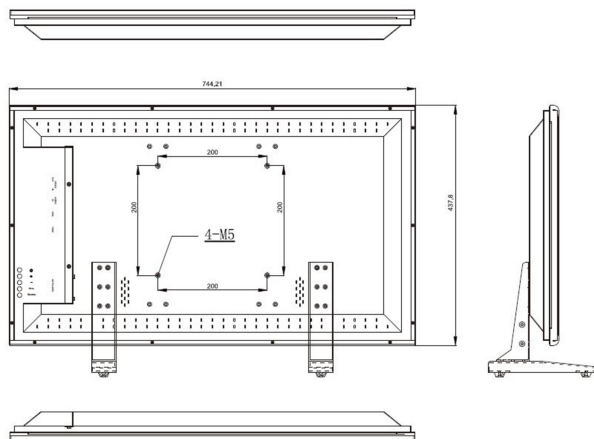

VLED-32

Metal Widescreen CCTV Monitors

VEILUX[®]
The Art of Surveillance

HD

1080P

Key Features

- Aluminum face + Meta back case
- Super vivid color
- VGA+HDM+1xBNC in+1xBNC out+1xAudio
- Super slim design
- LED BACKLIGHT
- 24x7

Dimensions and Input & Output diagram

DC

HDMI

VGA

AUDIO
IN

VIDEO
IN
OUT

Specifications

Model	VLED-32
Size	32"16:9
Resolution	1920x1080
Brightness	400CD/M2
Contrast	3000:1
Response time	5ms
Colors	16. 7M
Viewing angle	178/178
TV Lines	1080Lines
Composite Inputs	1xBNC,1xVGA,1xHDMI,1xAudio
Composite Outputs	1xBNC
Audio	1 x Input
Speaker	2x2.5W
Power consumption	< 45W
Wall hanging	VESA Standard
Auto adjustment	Yes
OSD Control	Yes
Remote control	Yes
OSD Language	Multi Languages
Accessories	Power cord, Stand,Remote control, User's guide, HDMI cable
Certificate	FCC-DOC, CE, ROHS