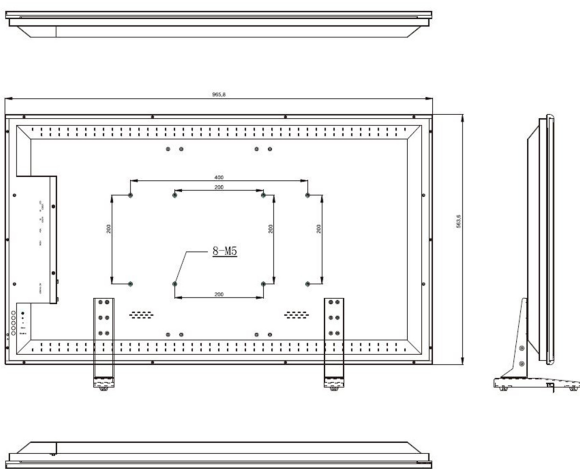

Dimensions and Input & Output diagram

DC

HDMI

VGA

AUDIO
IN

VIDEO
IN
OUT

Veilux Inc

802 Greenview Dr. Suite 200, Grand Prairie TX. 75050 USA
Toll Free: 1-800-510-6528 Direct: (+1) 214 635-4855 Fax: (+1) 214 988-2858
sales@veilux.net www.veilux.net