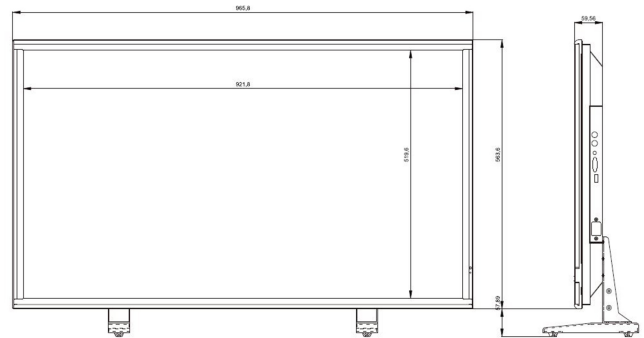

Dimensions and Input & Output diagram

DC

HDMI

VGA

AUDIO
IN

VIDEO
IN
OUT

Veilux Inc

802 Greenview Dr. Suite 200, Grand Prairie TX. 75050 USA
Toll Free: 1-800-510-6528 Direct: (+1) 214 635-4855 Fax: (+1) 214 988-2858
sales@veilux.net www.veilux.net