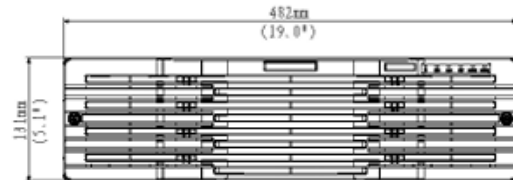

## Specifications:

VIDEO/AUDIO INPUT	
<b>IP Video Input</b>	128-ch
<b>Audio Input</b>	1-ch, BNC
NETWORK	
<b>Incoming bandwidth</b>	512Mbps
<b>Outgoing bandwidth</b>	384Mbps
<b>Remote Users</b>	128
<b>Protocols</b>	TCP/IP;P2P;UPnP;NTP;DHCP;PPPoE;HTTP;HTTPS;DNS;DDNS;SNMP;SMTP;NFS;RT SP;802.1x;IPV6
<b>Browser</b>	IE(IE10/11) for Windows Firefox (version 52.0 and above) for Windows Chrome (version 45 and above) for Windows Edge(version 79 and above) for Windows
VIDEO/AUDIO OUTPUT	
<b>HDMI/VGA Output</b>	HDMI1/HDMI2(HDMI audio output is not supported):4K (3840x2160)/30Hz, 1920x1080p/60Hz, 1920x1080p/50Hz, 1600x1200/60Hz, 1280x1024/60Hz, 1280x720/60Hz, 1024x768/60Hz  VGA:1920x1080p/60Hz, 1920x1080p/50Hz, 1600x1200/60Hz, 1280x1024/60Hz, 1280x720/60Hz, 1024x768/60Hz
<b>Recording Resolution</b>	12MP/8MP/6MP/5MP/4MP/3MP/1080P/960P/720P/D1/2CIF/CIF
<b>Audio Output</b>	1-ch, BNC
<b>Two-way Audio</b>	1-ch, BNC (Using the audio input and output)
<b>Audio Compression</b>	G.711A, G.711U
<b>Synchronous Playback</b>	16-ch
<b>Live View Display</b>	VGA:1/4/6/8/9/16/25/36, HDMI1/HDMI2:1/4/6/8/9/16/25/36/64
<b>Corridor Mode Screen</b>	3/4/5/7/9/10/12/16/32
SNAPSHOT	
<b>FTP/Schedule/Event Snapshot</b>	128-ch snapshot, up to 4K resolution
DECODING	
<b>Decoding Format</b>	Ultra 265/H.265/H.264
<b>Live View/Playback</b>	32MP/12MP/8MP/6MP/5MP/4MP/3MP/1080p/960p/720p/D1/2CIF/CIF
<b>Capability</b>	4 x 12MP@20, 4 x 4K@30, 16 x 1080P@30, 36 x 720P@30, 64 x D1
HARD DISK	
<b>SATA</b>	16 SATA interfaces
<b>Capacity</b>	Up to 16TB for each disk
<b>Disk Array Type</b>	RAID 0, 1, 5, 6, 10, 50, 60
<b>Hot Swap</b>	Support

## Dimensions