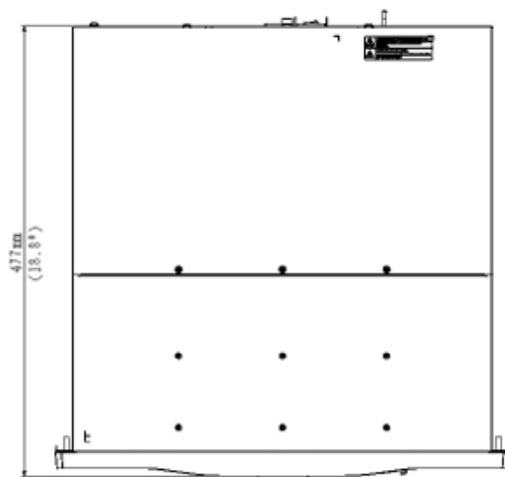

## Specifications:

VIDEO/AUDIO INPUT	
<b>IP Video Input</b>	128-ch
<b>Audio Input</b>	1-ch, BNC
NETWORK	
<b>Incoming bandwidth</b>	512Mbps
<b>Outgoing bandwidth</b>	384Mbps
<b>Remote Users</b>	128
<b>Protocols</b>	TCP/IP;P2P;UPnP;NTP;DHCP;PPPoE;HTTP;HTTPS;DNS;DDNS;SNMP;SMTP;NFS;RT SP;802.1x;IPV6
<b>Browser</b>	IE(IE10/11) for Windows Firefox (version 52.0 and above) for Windows Chrome (version 45 and above) for Windows Edge(version 79 and above) for Windows
VIDEO/AUDIO OUTPUT	
<b>HDMI/VGA Output</b>	HDMI1/HDMI2(HDMI audio output is not supported):4K (3840x2160)/30Hz, 1920x1080p/60Hz, 1920x1080p/50Hz, 1600x1200/60Hz, 1280x1024/60Hz, 1280x720/60Hz, 1024x768/60Hz  VGA:1920x1080p/60Hz, 1920x1080p/50Hz, 1600x1200/60Hz, 1280x1024/60Hz, 1280x720/60Hz, 1024x768/60Hz
<b>Recording Resolution</b>	12MP/8MP/6MP/5MP/4MP/3MP/1080P/960P/720P/D1/2CIF/CIF
<b>Audio Output</b>	1-ch, BNC
<b>Two-way Audio</b>	1-ch, BNC (Using the audio input and output)
<b>Audio Compression</b>	G.711A, G.711U
<b>Synchronous Playback</b>	16-ch
<b>Live View Display</b>	VGA:1/4/6/8/9/16/25/36, HDMI1/HDMI2:1/4/6/8/9/16/25/36/64
<b>Corridor Mode Screen</b>	3/4/5/7/9/10/12/16/32
SNAPSHOT	
<b>FTP/Schedule/Event Snapshot</b>	128-ch snapshot, up to 4K resolution
DECODING	
<b>Decoding Format</b>	Ultra 265/H.265/H.264
<b>Live View/Playback</b>	32MP/12MP/8MP/6MP/5MP/4MP/3MP/1080p/960p/720p/D1/2CIF/CIF
<b>Capability</b>	4 x 12MP@20, 4 x 4K@30, 16 x 1080P@30, 36 x 720P@30, 64 x D1
HARD DISK	
<b>SATA</b>	16 SATA interfaces
<b>Capacity</b>	Up to 16TB for each disk
<b>Disk Array Type</b>	RAID 0, 1, 5, 6, 10, 50, 60
<b>Hot Swap</b>	Support

## Dimensions