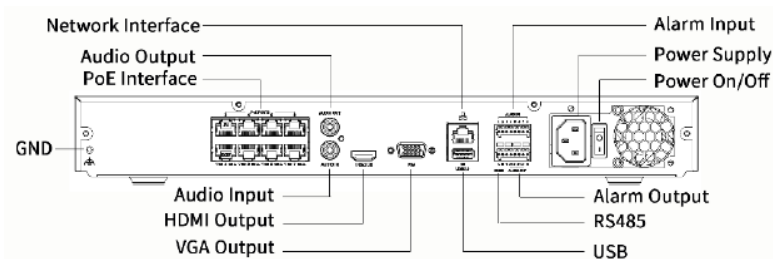

PRO SERIES VPRO-NVR-16-2H-POE-QU

16-CH Network Video Recorder with 2HDD & PoE

VEILUX
The Art of Surveillance

Dimensions

Rear Panel

| | |
|---|---|
| Smart by NVR | face detection; Intrusion Detection, Cross Line Detection, Enter Area, Leave Area, People Counting, Traffic Monitoring |
| Vehicle Picture Library | Up to 5 vehicle picture libraries, with up to 25,000 vehicle pictures in total |
| Intrusion Detection, Cross Line Detection, Enter Area, Leave Area by NVR | 2 ch |
| People Counting, People Flow Counting, Crowd Density Monitoring, Traffic Monitoring by NVR | 4 ch |
| ALARM | |
| General Alarm | Defocus Detection, Scene Change Detection, Object Left Behind, Object Removed, Auto Tracking, Motion, Tampering, Human Body Detection, Video Loss, Alarm Input, Audio Detection |
| Alert Alarm | IP Conflict, Network Disconnected, Disk Offline, Disk Abnormal, Illegal Access, Hard Disk Space Low, Hard Disk Full, Recording/ Snapshot Abnormal |
| GUI LANGUAGE | |
| GUI Language | 38 languages: Simplified Chinese, Traditional Chinese, English, Vietnamese, Thai, Turkish, Spanish (Latin America), Portuguese (Brazil), Spanish, Portuguese, French, German, Italian, Dutch, Polish, Czech, Hungarian, Slovak, Russian, Hebrew, Arabic, Ukrainian, Estonian, Bulgarian, Greek, Romanian, Danish, Swedish, Norwegian, Finnish, Croatian, Slovenia, Serbia, Korean, Japanese, Latvian, Lithuanian, Persian |
| EXTERNAL INTERFACE | |
| Network Interface | 1 RJ-45 10M/100M/1000M self-adaptive Ethernet Interface |
| USB Interface | Front: 1 x USB2.0, Rear panel: 1 x USB3.0 |
| RS232 | N/A |
| RS485 | 1 |
| Alarm In | 8-ch |
| Alarm Out | 2-ch |
| POE | |
| PoE Interface | 16 RJ-45 10M/100M self-adaptive Ethernet Interface |
| Max Power | Max 30W for single port, Max 240W in total |
| Supported Standard | IEEE 802.3at, IEEE 802.3af |
| GENERAL | |
| Power Supply | 100~240V AC Power Consumption: ≤ 12W (without HDD) |
| Working Environment | -10°C ~ +55°C (+14°F ~ +131°F), Humidity ≤ 90% RH (non-condensing) |
| Weight | 2.7kg (6lb) |
| Dimensions (LxWxH) | 380mm × 322mm × 53mm (15.0" × 12.7" × 2.1") |