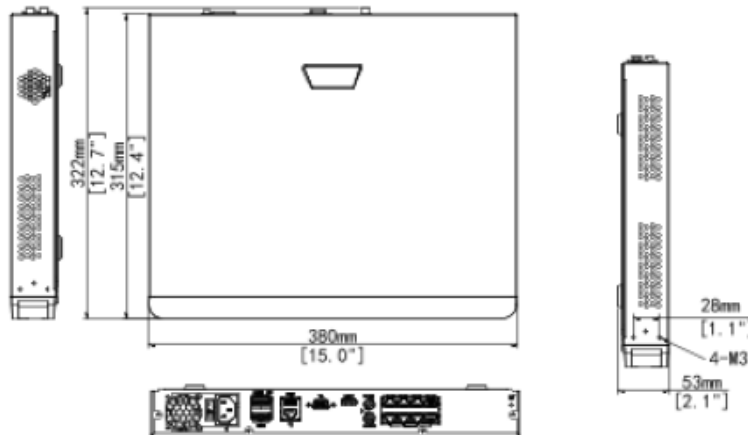

PRO SERIES VPRO-NVR-16-2H-POE-QU

16-CH Network Video Recorder with 2HDD & PoE

VEILUX
The Art of Surveillance

Dimensions

Rear Panel

| | |
|---|---|
| Smart by NVR | face detection; Intrusion Detection, Cross Line Detection, Enter Area, Leave Area, People Counting, Traffic Monitoring |
| Vehicle Picture Library | Up to 5 vehicle picture libraries, with up to 25,000 vehicle pictures in total |
| Intrusion Detection, Cross Line Detection, Enter Area, Leave Area by NVR | 2 ch |
| People Counting, People Flow Counting, Crowd Density Monitoring, Traffic Monitoring by NVR | 4 ch |
| ALARM | |
| General Alarm | Defocus Detection, Scene Change Detection, Object Left Behind, Object Removed, Auto Tracking, Motion, Tampering, Human Body Detection, Video Loss, Alarm Input, Audio Detection |
| Alert Alarm | IP Conflict, Network Disconnected, Disk Offline, Disk Abnormal, Illegal Access, Hard Disk Space Low, Hard Disk Full, Recording/ Snapshot Abnormal |
| GUI LANGUAGE | |
| GUI Language | 38 languages: Simplified Chinese, Traditional Chinese, English, Vietnamese, Thai, Turkish, Spanish (Latin America), Portuguese (Brazil), Spanish, Portuguese, French, German, Italian, Dutch, Polish, Czech, Hungarian, Slovak, Russian, Hebrew, Arabic, Ukrainian, Estonian, Bulgarian, Greek, Romanian, Danish, Swedish, Norwegian, Finnish, Croatian, Slovenia, Serbia, Korean, Japanese, Latvian, Lithuanian, Persian |
| EXTERNAL INTERFACE | |
| Network Interface | 1 RJ-45 10M/100M/1000M self-adaptive Ethernet Interface |
| USB Interface | Front: 1 x USB2.0, Rear panel: 1 x USB3.0 |
| RS232 | N/A |
| RS485 | 1 |
| Alarm In | 8-ch |
| Alarm Out | 2-ch |
| POE | |
| PoE Interface | 16 RJ-45 10M/100M self-adaptive Ethernet Interface |
| Max Power | Max 30W for single port, Max 240W in total |
| Supported Standard | IEEE 802.3at, IEEE 802.3af |
| GENERAL | |
| Power Supply | 100~240V AC Power Consumption: ≤ 12W (without HDD) |
| Working Environment | -10°C ~ +55°C (+14°F ~ +131°F), Humidity ≤ 90% RH (non-condensing) |
| Weight | 2.7kg (6lb) |
| Dimensions (LxWxH) | 380mm × 322mm × 53mm (15.0" × 12.7" × 2.1") |