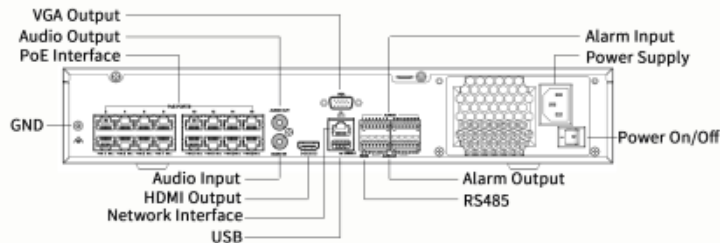

PRO SERIES VPRO-NVR-16-4H-POE-QU

16-CH Network Video Recorder with 4HDD and 16x POE

Dimensions

Rear Panel

Smart by NVR	face detection; Intrusion Detection, Cross Line Detection, Enter Area, Leave Area, People Counting, Traffic Monitoring
Vehicle Picture Library	Up to 5 vehicle picture libraries, with up to 25,000 vehicle pictures in total
Intrusion Detection, Cross Line Detection, Enter Area, Leave Area by NVR	2 ch
People Counting, People Flow Counting, Crowd Density Monitoring, Traffic Monitoring by NVR	4 ch
ALARM	
General Alarm	Defocus Detection, Scene Change Detection, Object Left Behind, Object Removed, Auto Tracking, Motion, Tampering, Human Body Detection, Video Loss, Alarm Input, Audio Detection
Alert Alarm	IP Conflict, Network Disconnected, Disk Offline, Disk Abnormal, Illegal Access, Hard Disk Space Low, Hard Disk Full, Recording/ Snapshot Abnormal
GUI LANGUAGE	
GUI Language	38 languages: Simplified Chinese, Traditional Chinese, English, Vietnamese, Thai, Turkish, Spanish (Latin America), Portuguese (Brazil), Spanish, Portuguese, French, German, Italian, Dutch, Polish, Czech, Hungarian, Slovak, Russian, Hebrew, Arabic, Ukrainian, Estonian, Bulgarian, Greek, Romanian, Danish, Swedish, Norwegian, Finnish, Croatian, Slovenia, Serbia, Korean, Japanese, Latvian, Lithuanian, Persian
EXTERNAL INTERFACE	
Network Interface	1 RJ45 10M/100M/1000M self-adaptive Ethernet Interface
USB Interface	Front: 1 x USB2.0, Rear panel: 1 x USB3.0
RS232	1
RS485	N/A
Alarm In	16 ch
Alarm Out	4 ch
POE	
PoE Interface	16 RJ45 10M/100M self-adaptive Ethernet Interface
Max Power	Max 30W for single port, Max 150W in total
Supported Standard	IEEE 802.3at, IEEE 802.3af
GENERAL	
Power Supply	AC 100~240V Power Consumption: ≤ 12W (without HDD)
Working Environment	-10°C ~ +55°C (+14°F ~ +131°F), Humidity ≤ 90% RH (non-condensing)
Weight	4kg (8.8lb)
Dimensions (LxWxH)	400mm × 369mm × 74mm (15.7" × 14.5" × 2.9")