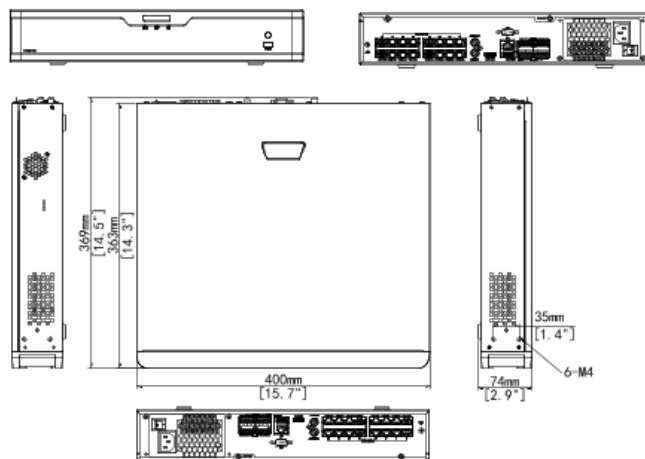

PRO SERIES VPRO-NVR-16-4H-POE-QU

16-CH Network Video Recorder with 4HDD and 16x POE

Dimensions

Rear Panel

Smart by NVR	face detection; Intrusion Detection, Cross Line Detection, Enter Area, Leave Area, People Counting, Traffic Monitoring
Vehicle Picture Library	Up to 5 vehicle picture libraries, with up to 25,000 vehicle pictures in total
Intrusion Detection, Cross Line Detection, Enter Area, Leave Area by NVR	2 ch
People Counting, People Flow Counting, Crowd Density Monitoring, Traffic Monitoring by NVR	4 ch
ALARM	
General Alarm	Defocus Detection, Scene Change Detection, Object Left Behind, Object Removed, Auto Tracking, Motion, Tampering, Human Body Detection, Video Loss, Alarm Input, Audio Detection
Alert Alarm	IP Conflict, Network Disconnected, Disk Offline, Disk Abnormal, Illegal Access, Hard Disk Space Low, Hard Disk Full, Recording/ Snapshot Abnormal
GUI LANGUAGE	
GUI Language	38 languages: Simplified Chinese, Traditional Chinese, English, Vietnamese, Thai, Turkish, Spanish (Latin America), Portuguese (Brazil), Spanish, Portuguese, French, German, Italian, Dutch, Polish, Czech, Hungarian, Slovak, Russian, Hebrew, Arabic, Ukrainian, Estonian, Bulgarian, Greek, Romanian, Danish, Swedish, Norwegian, Finnish, Croatian, Slovenia, Serbia, Korean, Japanese, Latvian, Lithuanian, Persian
EXTERNAL INTERFACE	
Network Interface	1 RJ45 10M/100M/1000M self-adaptive Ethernet Interface
USB Interface	Front: 1 x USB2.0, Rear panel: 1 x USB3.0
RS232	1
RS485	N/A
Alarm In	16 ch
Alarm Out	4 ch
POE	
PoE Interface	16 RJ45 10M/100M self-adaptive Ethernet Interface
Max Power	Max 30W for single port, Max 150W in total
Supported Standard	IEEE 802.3at, IEEE 802.3af
GENERAL	
Power Supply	AC 100~240V Power Consumption: ≤ 12W (without HDD)
Working Environment	-10°C ~ +55°C (+14°F ~ +131°F), Humidity ≤ 90% RH (non-condensing)
Weight	4kg (8.8lb)
Dimensions (LxWxH)	400mm × 369mm × 74mm (15.7" × 14.5" × 2.9")