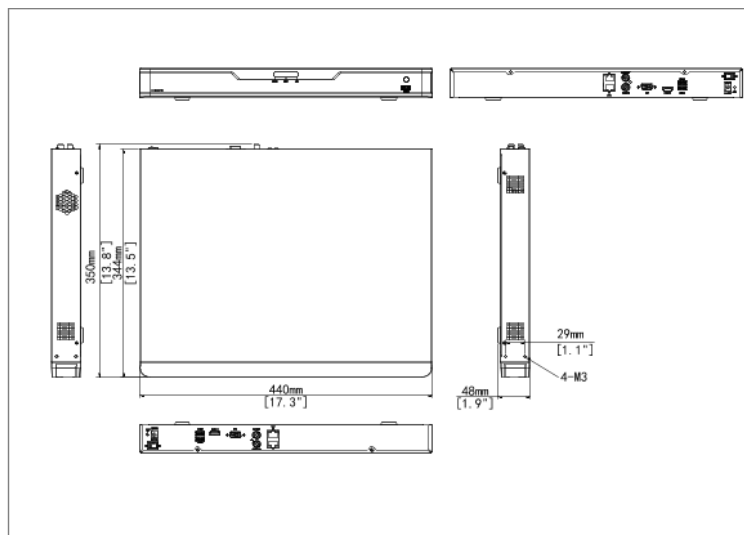

# PRO SERIES VPRO-NVR-16-4H-QU

16-CH Network Video Recorder with 4HDD

**VEILUX**  
The Art of Surveillance

<b>Smart by NVR</b>	face detection; Intrusion Detection, Cross Line Detection, Enter Area, Leave Area, People Counting, Traffic Monitoring
<b>Vehicle Picture Library</b>	Up to 5 vehicle picture libraries, with up to 25,000 vehicle pictures in total
<b>Intrusion Detection, Cross Line Detection, Enter Area, Leave Area by NVR</b>	2 ch
<b>People Counting, People Flow Counting, Crowd Density Monitoring, Traffic Monitoring by NVR</b>	4 ch
<b>ALARM</b>	
<b>General Alarm</b>	Defocus Detection, Scene Change Detection, Object Left Behind, Object Removed, Auto Tracking, Motion, Tampering, Human Body Detection, Video Loss, Alarm Input, Audio Detection
<b>Alert Alarm</b>	IP Conflict, Network Disconnected, Disk Offline, Disk Abnormal, Illegal Access, Hard Disk Space Low, Hard Disk Full, Recording/ Snapshot Abnormal
<b>GUI LANGUAGE</b>	
<b>GUI Language</b>	38 languages: Simplified Chinese, Traditional Chinese, English, Vietnamese, Thai, Turkish, Spanish (Latin America), Portuguese (Brazil), Spanish, Portuguese, French, German, Italian, Dutch, Polish, Czech, Hungarian, Slovak, Russian, Hebrew, Arabic, Ukrainian, Estonian, Bulgarian, Greek, Romanian, Danish, Swedish, Norwegian, Finnish, Croatian, Slovenia, Serbia, Korean, Japanese, Latvian, Lithuanian, Persian
<b>EXTERNAL INTERFACE</b>	
<b>Network Interface</b>	2 RJ45 10M/100M/1000M self-adaptive Ethernet Interface
<b>USB Interface</b>	Front: 1 x USB2.0, Rear panel: 1 x USB3.0
<b>RS232</b>	N/A
<b>RS485</b>	N/A
<b>Alarm In</b>	N/A
<b>Alarm Out</b>	N/A
<b>GENERAL</b>	
<b>Power Supply</b>	DC 12V/5A Power Consumption: ≤ 12W (without HDD)
<b>Working Environment</b>	-10°C ~ +55°C (+14°F ~ +131°F), Humidity ≤ 90% RH (non-condensing)
<b>Weight</b>	3.4kg (7.5lb)
<b>Dimensions (LxWxH)</b>	440mm × 350mm × 48mm (17.3" × 13.8" × 1.9")

## Dimensions