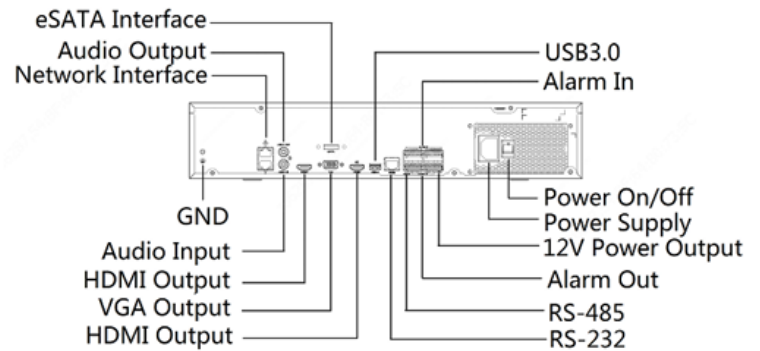

PRO SERIES VPRO-NVR-16R-8H-U

16-CH Network Video Recorder with 8HDD and RAID

VEILUX
The Art of Surveillance

EXTERNAL INTERFACE	
Network Interface	2 RJ45 10M/100M/1000M self-adaptive Ethernet Interface
USB Interface	Front panel: 2 x USB2.0,Rear panel: 1 x USB3.0
RS232	1
RS485	1
Alarm In	16 ch
Alarm Out	4 ch
eSATA	1
GENERAL	
Power Supply	100~240 VAC Power Consumption: ≤ 25W (without HDD)
Power Output	12V
Working Environment	-10°C~+ 55°C (+14°F~+131°F), Humidity ≤ 90% RH (non-condensing)
Weight	5.7Kg (12.57lb)
Dimensions (LxWxH)	442 x 426 x 89 (mm)/ 17.4" x 16.8" x 3.5" (in.)

Rear Panel