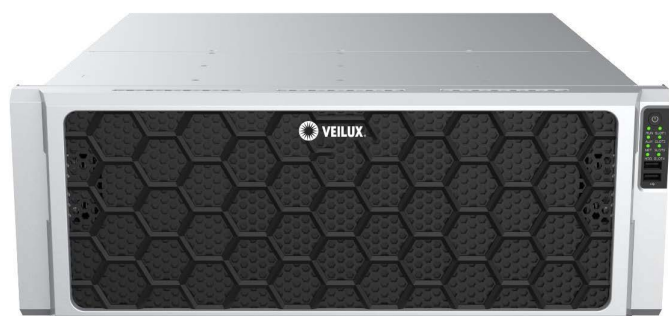

PRO SERIES VPRO-NVR-256RR-24H-U

256 Channel Network Video Recorder with 24HDD, RAID and Redundant power supply

Features:

- Support Ultra 265/H.265/H.264 video formats
- 256-channel input
- Third-party IP cameras supported with ONVIF conformance: Profile S, Profile G, Profile C, Profile Q, Profile A, Profile T
- Support 2-ch HDMI, 1-ch VGA, HDMI at up to 4K(3840x2160) resolution
- HDMI1, HDMI2 and VGA independent outputs provided
- Up to 12 Megapixels resolution recording
- Redundant power supply optional
- Support HDD hot swap with RAID 0, 1, 5, 6, 10, 50, 60 storage scheme configurable
- 24 SATA HDDs, up to 16TB for each HDD
- Support 2 miniSAS Interfaces
- Support 12V power output
- ANR technology to enhance the storage reliability when the network is disconnected
- Support cloud upgrade
- Support N+1 Hot spare