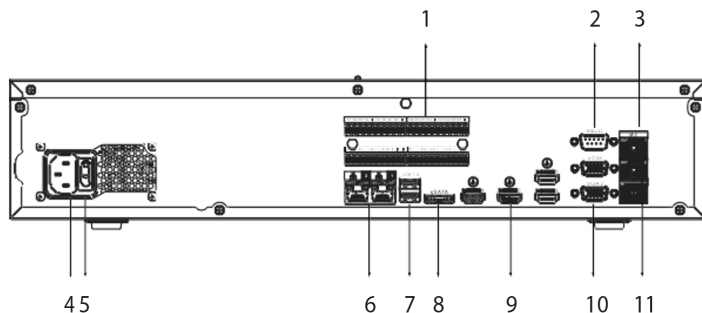

PRO SERIES VPRO-NVR-32-4H-U

32 Channel Network Video Recorder with 4HDD

ALARM	
General Alarm	Defocus Detection; Scene Change Detection; Object Left Behind; Object Removed; Auto Tracking; Motion Detection; Tampering; Human Body Detection; Video Loss; Alarm Input; Audio Detection
Alert Alarm	IP Conflict; Network Disconnected; Disk Offline; Disk Abnormal; Illegal Access; Hard Disk Space Low; Hard Disk Full; Recording/ Snapshot Abnormal
GUI LANGUAGE	
GUI Language	38 languages: Simplified Chinese, Traditional Chinese, English, Vietnamese, Thai, Turkish, Spanish (Latin America), Portuguese (Brazil), Spanish, Portuguese, French, German, Italian, Dutch, Polish, Czech, Hungarian, Slovak, Russian, Hebrew, Arabic, Ukrainian, Estonian, Bulgarian, Greek, Romanian, Danish, Swedish, Norwegian, Finnish, Croatian, Slovenia, Serbia, Korean, Japanese, Latvian, Lithuanian, Persian
HARD DISK	
SATA	4 SATA Interfaces
Capacity	Up to 8TB for each HDD(The maximum HDD capacity varies with environment temperature)
EXTERNAL INTERFACE	
Network Interface	2 RJ45 10M/100M/1000M self-adaptive Ethernet Interface
USB	Front: 1 x USB2.0;Rear panel: 1 x USB2.0, 1 x USB3.0
RS485	1
RS232	N/A
Alarm In	16-ch
Alarm Out	4-ch
GENERAL	
Power Supply	12V DC/5A
Working Temperature	-10 °C ~ 55 °C (14 °F ~ 131 °F)
Working Humidity	≤ 90% RH (non-condensing)
Power Consumption (without HDD)	≤ 20W
Weight (without HDD)	≤ 3.15Kg (6.94lb)
Dimensions	440mm × 344mm × 48mm (17.3"×13.5"×1.9")

Dimensions:

PRO SERIES VPRO-NVR-32-4H-U

32 Channel Network Video Recorder with 4HDD

Panels:

- | | | | |
|----|--------------------------|----|---------------|
| 1 | Alarm In/Out | 2 | RS-232 Port |
| 3 | AUDIO OUT, RCA Connector | 4 | Power Input |
| 5 | Power Switch | 6 | Network Ports |
| 7 | USB Ports | 8 | eSATA Port |
| 9 | HDMI Ports | 10 | VGA Ports |
| 11 | AUDIO IN, RCA Connector | | |