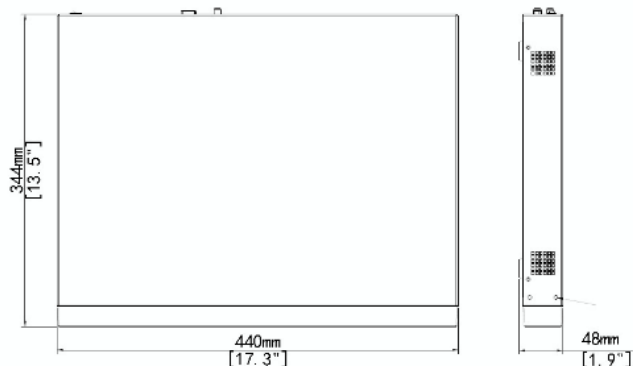

PRO SERIES VPRO-NVR-32-4H-U

32 Channel Network Video Recorder with 4HDD

ALARM	
General Alarm	Defocus Detection; Scene Change Detection; Object Left Behind; Object Removed; Auto Tracking; Motion Detection; Tampering; Human Body Detection; Video Loss; Alarm Input; Audio Detection
Alert Alarm	IP Conflict; Network Disconnected; Disk Offline; Disk Abnormal; Illegal Access; Hard Disk Space Low; Hard Disk Full; Recording/ Snapshot Abnormal
GUI LANGUAGE	
GUI Language	38 languages: Simplified Chinese, Traditional Chinese, English, Vietnamese, Thai, Turkish, Spanish (Latin America), Portuguese (Brazil), Spanish, Portuguese, French, German, Italian, Dutch, Polish, Czech, Hungarian, Slovak, Russian, Hebrew, Arabic, Ukrainian, Estonian, Bulgarian, Greek, Romanian, Danish, Swedish, Norwegian, Finnish, Croatian, Slovenia, Serbia, Korean, Japanese, Latvian, Lithuanian, Persian
HARD DISK	
SATA	4 SATA Interfaces
Capacity	Up to 8TB for each HDD(The maximum HDD capacity varies with environment temperature)
EXTERNAL INTERFACE	
Network Interface	2 RJ45 10M/100M/1000M self-adaptive Ethernet Interface
USB	Front: 1 x USB2.0;Rear panel: 1 x USB2.0, 1 x USB3.0
RS485	1
RS232	N/A
Alarm In	16-ch
Alarm Out	4-ch
GENERAL	
Power Supply	12V DC/5A
Working Temperature	-10 °C ~ 55 °C (14 °F ~ 131 °F)
Working Humidity	≤ 90% RH (non-condensing)
Power Consumption (without HDD)	≤ 20W
Weight (without HDD)	≤ 3.15Kg (6.94lb)
Dimensions	440mm × 344mm × 48mm (17.3"×13.5"×1.9")

Dimensions:

PRO SERIES VPRO-NVR-32-4H-U

32 Channel Network Video Recorder with 4HDD

Panels:

- | | | | |
|----|--------------------------|----|---------------|
| 1 | Alarm In/Out | 2 | RS-232 Port |
| 3 | AUDIO OUT, RCA Connector | 4 | Power Input |
| 5 | Power Switch | 6 | Network Ports |
| 7 | USB Ports | 8 | eSATA Port |
| 9 | HDMI Ports | 10 | VGA Ports |
| 11 | AUDIO IN, RCA Connector | | |