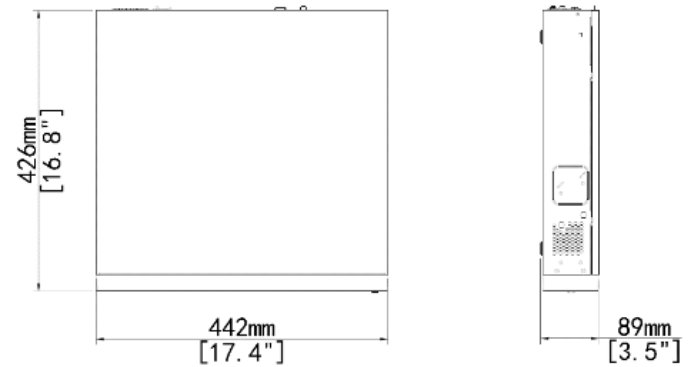

Specifications:

VIDEO/AUDIO INPUT	
IP Video Input	32-ch
Audio Input	1-ch, RCA
NETWORK	
Incoming bandwidth	320Mbps
Outgoing bandwidth	160Mbps
Remote Users	128
Protocols	TCP/IP, P2P, UPnP, NTP, DHCP, PPPoE, HTTP, HTTPS, DNS, DDNS, SNMP, SMTP, NFS, RTSP, 802.1x, IPV6
Browser	IE(IE10/11) for Windows Firefox (version 52.0 and above) for Windows Chrome (version 45 and above) for Windows Edge(version 79 and above) for Windows
VIDEO/AUDIO OUTPUT	
HDMI Output	HDMI:4K(3840x2160)/30Hz, 1920x1080/60Hz, 1920x1080/50Hz, 1600x1200/60Hz,1280x1024/60Hz, 1280x720/60Hz, 1024x768/60Hz
VGA Output	VGA:1920x1080/60Hz, 1920x1080/50Hz, 1600x1200/60Hz, 1280x1024/60Hz,1280x720/60Hz, 1024x768/60Hz
Recording Resolution	16MP/12MP/8MP/6MP/5MP/4MP/3MP/1080P/960P/720P/D1/2CIF/CIF
Audio Output	1-ch, RCA
Two-way Audio	1-ch, RCA(Using the audio input and output)
Audio Compression	G.711A, G.711U
Synchronous Playback	16-ch
Live View Display	1/4/6/8/9/16/25/36
Corridor Mode Screen	3/4/5/7/9/10/12/16/32
SNAPSHOT	
FTP/Schedule/Event Snapshot	4-ch snapshot, up to D1 resolution
DECODING	
Decoding Format	Ultra 265/H.265/H.264
Live View/Playback	32MP/12MP/8MP/6MP/5MP/4MP/3MP/1080p/960p/720p/D1/2CIF/CIF
Capability	Ultra 265/H.265: 2 x 16MP@30, 2 x 12MP@30, 4 x 4K@30, 6 x 5MP@30, 8 x 4MP@30, 10 x 3MP@30, 16 x 1080P@30, 32 x 960P@25 H.264: 2 x 16MP(4800*2688)@30, 2 x 12MP@30, 2 x 4K@30, 4 x 5MP@30, 6 x 4MP@30, 8 x 3MP@30, 14 x 1080P@30, 28 x 960P@25, 30 x 720P@30, 32 x D1
HARD DISK	
SATA	8 SATA interfaces
Capacity	Up to 16TB for each disk
Disk Group	Support
Redundant Storage	Support
Disk Array Type	RAID 1, 5

Dimensions

Rear Panel