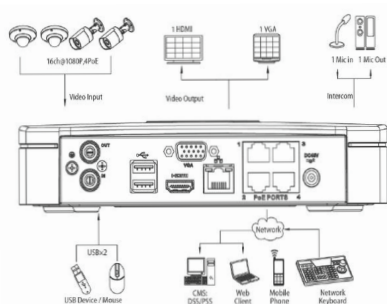

System Connection

Specifications	
Main Processor	Dual-core embedded processor
Operating System	Embedded LINUX
Video and Audio	
IP Camera Input	4 channel
Two-Way Talk	1 channel input, 1 channel output, BNC
Display	
Interface	1 HDMI, 1 VGA
Resolution	1920x1080, 1280x1024, 1280x720, 1024x768
Display Split	1 / 4
OSD	Camera title, Time, Video loss, Camera lock, Motion detection, Recording
Recording	
Compression	H.264/MJPEG
Resolution	5Mp (2560x1920)/ 3Mp(2048x1536)/ 1080P(1920x1080)/ 720P(1280x720)/D1(704x576/704x480)
Record Rate	80Mbps
Bit Rate	48~8192kbps
Record Mode	Manual, Schedule (Regular (Continuous) MD, Alarm), Stop
Record Interval	1~120 min (default: 60 min), Pre-record: 1~30 sec Post-record: 10~300 sec
Video Detection and Alarm	
Trigger Events	Recording, PTZ, Tour, Alarm, Video Push, Email, FTP, Buzzer & Screen tips
Video Detection	Motion Detection, MD Zones: 396 (22x18), Video Loss & Camera Blank
Playback and Backup	
Sync Playback	1 / 4
Search Mode	Time/Date, Alarm, MD & Exact Search (accurate to second), Smart Search
Playback Function	Play, Pause, Stop, Rewind, Fast Play, Slow Play, Next File, Previous File, Next Camera, Previous Camera, Full Screen, Repeat, Shuffle, Backup Selection, Digital Zoom
Backup Mode	USB Device / eSATA Device / Internal SATA burner / Network
Network	
Ethernet	1 RJ-45 ports (10/100Mbps)
Network Function	HTTP, TCP/IP, IPv4/IPv6, UPNP, RTSP, UDP, SMTP, NTP, DHCP, DNS, IP Filter, PPPoE, DDNS, FTP, Alarm Server, IP Search (Support Dahua IP camera, DVR, NVS, etc.)
Max. User Access	128 users
Smart Phone	iPhone, iPad, Android, Windows Phone
Storage	
Internal HDD	1 SATA ports up to 4TB Hotswap
External HDD	1 eSATA port
Auxiliary Interface	
USB	2 ports (2 rear), USB 2.0
General	
Power Supply	Single, DC48V/1.5A
Power Consumption	NVR: 10W (without HDD)
Working Environment	-10°C~+55°C / 10%~90% RH / 86~106kpa
Dimensions (WxDxH)	Smart 1U, 205mm x 205mm x 45mm
Weight	0.5kg (without HDD)