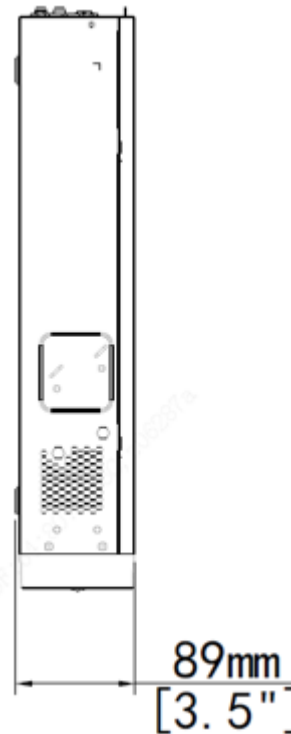

Specifications:

VIDEO/AUDIO INPUT	
IP Video Input	64
Audio Input	1-ch, RCA
NETWORK	
Incoming bandwidth	320Mbps
Outgoing bandwidth	160Mbps
Protocols	TCP/IP, P2P, UPnP, NTP, DHCP, PPPoE, HTTP, HTTPS, DNS, DDNS, SNMP, SMTP
Browser	IE(IE10/11) for Windows Firefox (version 52.0 and above) for Windows Chrome(version 45 and above) for Windows Edge(version 79 and above) for Windows
VIDEO/AUDIO OUTPUT	
HDMI/VGA Output	HDMI: 4K (3840x2160)@30, 1920x1080p@60, 1920x1080p@50, 1600x1200@60, 1280x1024@60, 1280x720@60, 1024x768@60 VGA: 1920x1080p@60, 1920x1080p@50, 1280x1024@60, 1600x1200@60, 1280x720@60, 1024x768@60
Recording Resolution	16MP/12MP/8MP/6MP/5MP/4MP/3MP/1080p/960p/720p/D1/2CIF/CIF
Audio Output	1-ch, RCA
Two-way Audio	1-ch, RCA(Using the audio input and output)
Audio Compression	G.711A, G.711U
Synchronous Playback	16-ch
Live View Display	Simultaneous Output: VGA: 1/4/6/8/9/16/25/36/64 HDMI: 1/4/6/8/9/16/25/36/64 Independent Output: VGA: 1/4/6/8/9/16/25/32 HDMI: 1/4/6/8/9/16/25/32
Corridor Mode Screen	3/4/5/7/9/10/12/16/32
SNAPSHOT	
FTP/Schedule/Event Snapshot	4-ch snapshot, up to D1 resolution
DECODING	
Decoding Format	Ultra 265/H.265/H.264
Live View/Playback	16MP/12MP/8MP/6MP/5MP/4MP/3MP/1080p/960p/720p/D1/2CIF/CIF
Capability	Ultra 265/H.265: 2 x 16MP@30, 2 x 12MP@30, 4 x 4K@30, 6 x 5MP@30, 8 x 4MP@30, 10 x 3MP@30, 16 x 1080P@30, 32 x 960P@25, 36 x 720P@30, 64 x D1 H.264: 2 x 16MP(4800*2688)@30, 2 x 12MP@30, 2 x 4K@30, 4 x 5MP@30, 6 x 4MP@30, 8 x 3MP@30, 14 x 1080P@30, 28 x 960P@25, 30 x 720P@30, 64 x D1
HARD DISK	
SATA	8 SATA interfaces
Capacity	Up to 12TB for each disk

Dimensions

PRO SERIES VPRO-NVR-64-8H-U

64 Channel Network Video Recorder with 8 HDD

Rear Panel: