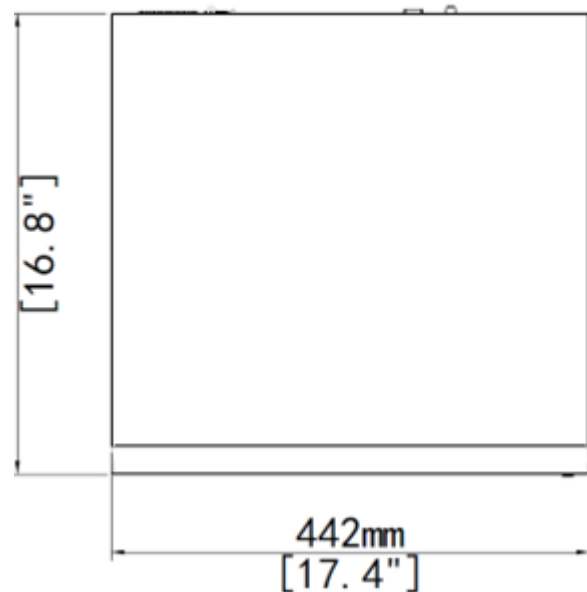

Specifications:

VIDEO/AUDIO INPUT	
IP Video Input	64
Audio Input	1-ch, RCA
NETWORK	
Incoming bandwidth	320Mbps
Outgoing bandwidth	160Mbps
Protocols	TCP/IP, P2P, UPnP, NTP, DHCP, PPPoE, HTTP, HTTPS, DNS, DDNS, SNMP, SMTP
Browser	IE(IE10/11) for Windows Firefox (version 52.0 and above) for Windows Chrome(version 45 and above) for Windows Edge(version 79 and above) for Windows
VIDEO/AUDIO OUTPUT	
HDMI/VGA Output	HDMI: 4K (3840x2160)@30, 1920x1080p@60, 1920x1080p@50, 1600x1200@60, 1280x1024@60, 1280x720@60, 1024x768@60 VGA: 1920x1080p@60, 1920x1080p@50, 1280x1024@60, 1600x1200@60, 1280x720@60, 1024x768@60
Recording Resolution	16MP/12MP/8MP/6MP/5MP/4MP/3MP/1080p/960p/720p/D1/2CIF/CIF
Audio Output	1-ch, RCA
Two-way Audio	1-ch, RCA(Using the audio input and output)
Audio Compression	G.711A, G.711U
Synchronous Playback	16-ch
Live View Display	Simultaneous Output: VGA: 1/4/6/8/9/16/25/36/64 HDMI: 1/4/6/8/9/16/25/36/64 Independent Output: VGA: 1/4/6/8/9/16/25/32 HDMI: 1/4/6/8/9/16/25/32
Corridor Mode Screen	3/4/5/7/9/10/12/16/32
SNAPSHOT	
FTP/Schedule/Event Snapshot	4-ch snapshot, up to D1 resolution
DECODING	
Decoding Format	Ultra 265/H.265/H.264
Live View/Playback	16MP/12MP/8MP/6MP/5MP/4MP/3MP/1080p/960p/720p/D1/2CIF/CIF
Capability	Ultra 265/H.265: 2 x 16MP@30, 2 x 12MP@30, 4 x 4K@30, 6 x 5MP@30, 8 x 4MP@30, 10 x 3MP@30, 16 x 1080P@30, 32 x 960P@25, 36 x 720P@30, 64 x D1 H.264: 2 x 16MP(4800*2688)@30, 2 x 12MP@30, 2 x 4K@30, 4 x 5MP@30, 6 x 4MP@30, 8 x 3MP@30, 14 x 1080P@30, 28 x 960P@25, 30 x 720P@30, 64 x D1
HARD DISK	
SATA	8 SATA interfaces
Capacity	Up to 12TB for each disk

Dimensions

PRO SERIES VPRO-NVR-64-8H-U

64 Channel Network Video Recorder with 8 HDD

Rear Panel: