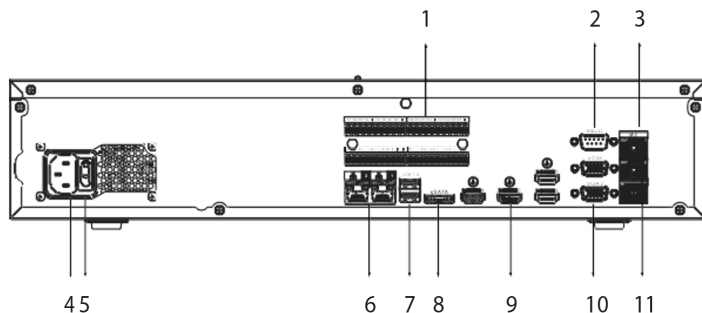

PRO SERIES VPRO-NVR-64R-8H-U

64 Channel Network Video Recorder with 8HDD

EXTERNAL INTERFACE	
Network Interface	2 RJ45 10M/100M/1000M self-adaptive Ethernet Interface
USB	Front panel: 2 x USB2.0; Rear panel: 1 x USB3.0
RS485	1
RS232	1
Alarm In	16-ch
Alarm Out	4-ch
Power Output	12V
Power Supply	AC 100 - 240 V
Power Switch	Support
GENERAL	
Power Supply	AC 100 - 240 V
Power Consumption (without HDD)	≤ 25W
Working Temperature	-10 °C ~ 55 °C (14 °F ~ 131 °F)
Working Humidity	≤ 90% RH (non-condensing)
Weight (without HDD)	≤ 5.7Kg (12.57lb)
Dimensions	442mm × 426mm × 89mm (17.4" × 16.8" × 3.5")

Rear Panel:

Dimensions:

PRO SERIES VPRO-NVR-64R-8H-U

64 Channel Network Video Recorder with 8HDD

Panels:

- | | | | |
|----|--------------------------|----|---------------|
| 1 | Alarm In/Out | 2 | RS-232 Port |
| 3 | AUDIO OUT, RCA Connector | 4 | Power Input |
| 5 | Power Switch | 6 | Network Ports |
| 7 | USB Ports | 8 | eSATA Port |
| 9 | HDMI Ports | 10 | VGA Ports |
| 11 | AUDIO IN, RCA Connector | | |