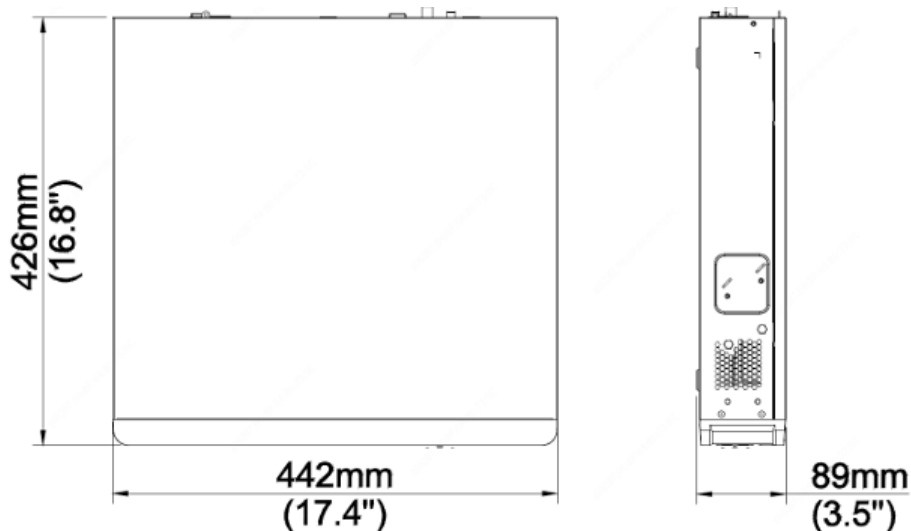

PRO SERIES VPRO-NVR-64R-8H-U

64 Channel Network Video Recorder with 8HDD

EXTERNAL INTERFACE	
Network Interface	2 RJ45 10M/100M/1000M self-adaptive Ethernet Interface
USB	Front panel: 2 x USB2.0; Rear panel: 1 x USB3.0
RS485	1
RS232	1
Alarm In	16-ch
Alarm Out	4-ch
Power Output	12V
Power Supply	AC 100 - 240 V
Power Switch	Support
GENERAL	
Power Supply	AC 100 - 240 V
Power Consumption (without HDD)	≤ 25W
Working Temperature	-10 °C ~ 55 °C (14 °F ~ 131 °F)
Working Humidity	≤ 90% RH (non-condensing)
Weight (without HDD)	≤ 5.7Kg (12.57lb)
Dimensions	442mm × 426mm × 89mm (17.4" × 16.8" × 3.5")

Rear Panel:

Dimensions:

PRO SERIES VPRO-NVR-64R-8H-U

64 Channel Network Video Recorder with 8HDD

Panels:

- | | | | |
|----|--------------------------|----|---------------|
| 1 | Alarm In/Out | 2 | RS-232 Port |
| 3 | AUDIO OUT, RCA Connector | 4 | Power Input |
| 5 | Power Switch | 6 | Network Ports |
| 7 | USB Ports | 8 | eSATA Port |
| 9 | HDMI Ports | 10 | VGA Ports |
| 11 | AUDIO IN, RCA Connector | | |