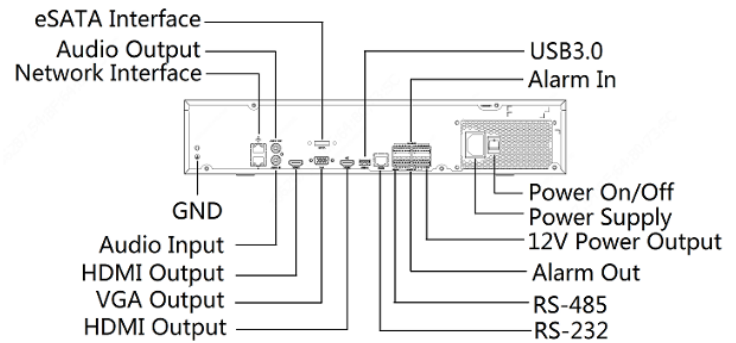

EXTERNAL INTERFACE	
Network Interface	2 RJ45 10M/100M/1000M self-adaptive Ethernet Interface
USB	Front panel: 2 x USB2.0; Rear panel: 1 x USB3.0
RS485	1
RS232	1
Alarm In	16-ch
Alarm Out	4-ch
Power Output	12V
Power Supply	AC 100 - 240 V
Power Switch	Support
GENERAL	
Power Supply	AC 100 - 240 V
Power Consumption (without HDD)	≤ 25W
Working Temperature	-10 °C ~ 55 °C (14 °F ~ 131 °F)
Working Humidity	≤ 90% RH (non-condensing)
Weight (without HDD)	≤ 5.7Kg (12.57lb)
Dimensions	442mm × 426mm × 89mm (17.4" × 16.8" × 3.5")

Rear Panel: