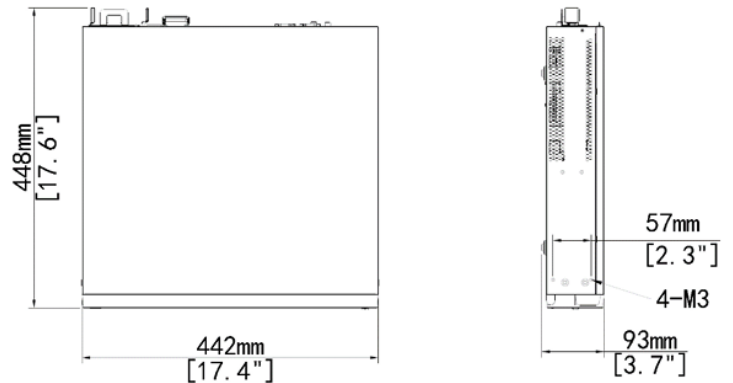

Specifications:

| VIDEO/AUDIO INPUT | |
|------------------------------------|--|
| IP Video Input | 64-ch |
| Audio Input | 1-ch, RCA |
| NETWORK | |
| Incoming bandwidth | 384Mbps |
| Outgoing bandwidth | 384Mbps |
| Remote Users | 128 |
| Protocols | TCP/IP, P2P, UPnP, NTP, DHCP, PPPoE, HTTP, HTTPS, DNS, DDNS, SNMP, SMTP, NFS, RTSP, 802.1x, IPV6 |
| Browser | IE(IE10/11) for Windows Firefox (version 52.0 and above) for Windows Chrome (version 45 and above) for Windows Edge(version 79 and above) for Windows |
| VIDEO/AUDIO OUTPUT | |
| HDMI/VGA Output | HDMI1, HDMI2: 4K (3840x2160)@60, 4K (3840x2160)@30, 1920x1080p@60, 1920x1080p@50, 1600x1200@60, 1280x1024@60,1280x720@60, 1024x768@60 VGA1, VGA2: 1920x1080p@60, 1920x1080p@50, 1600x1200@60, 1280x1024@60, 1280x720@60, 1024x768@60 |
| Recording Resolution | 32MP/16MP/12MP/8MP/6MP/5MP/4MP/3MP/1080p/960p/720p/D1/2CIF/CIF |
| Audio Output | 2-ch, RCA |
| Two-way Audio | 1-ch, RCA(Using the audio input and output) |
| Audio Compression | G.711A, G.711U |
| Synchronous Playback | 16-ch |
| Live View Display | HDMI1, VGA1: 1/4/6/8/9/16/25/36/64 HDMI2, VGA2: 1/4/6/8/9/16/25/36 |
| Corridor Mode Screen | 3/4/5/7/9/10/12/16/32 |
| SNAPSHOT | |
| FTP/Schedule/Event Snapshot | 16-ch snapshot, up to 1080P resolution |
| DECODING | |
| Decoding Format | Ultra 265/H.265/H.264 |
| Live View/Playback | 32MP/12MP/8MP/6MP/5MP/4MP/3MP/1080p/960p/720p/D1/2CIF/CIF |
| Capability | 2 x 32MP@30, 4 x 16MP@30, 5 x 12MP@30, 8 x 4K@30, 16 x 4MP@30, 32 x 1080P@30, 54 x 960P@25, 72 x 720P@30, 128 x D1 |
| HARD DISK | |
| SATA | 8 SATA interfaces |
| Capacity | Up to 16TB for each disk |
| Disk Group | Support |
| Disk Array Type | RAID 0/1/5/6/10 |
| Hot Swap | Supp |

Dimensions

Rear Panel