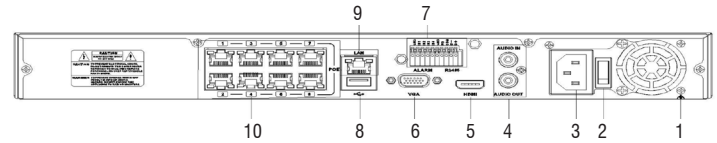

VIDEO & AUDIO INPUT	
IP Video Input	8ch
Audio input	1ch, RCA
VIDEO & AUDIO OUTPUT	
HDMI	1ch, resolution: 4K(3840×2160)/30Hz, 1920×1080/60Hz, 1280×1024/60Hz, 1280×720/60Hz
VGA	1920×1080/60Hz, 1280×1024/60Hz, 1280×720/60Hz
Audio Output	1ch, RCA
RECORDING	
Compression	H.265+/H.265/H.264+/H.264
Resolution	12MP/8MP/5MP/4MP/3MP/1080P/720P/D1/CIF/QCIF
Bit Rate	64Kbps~10Mbps
PLAYBACK & BACKUP	
Playback Resolution	12MP/8MP/5MP/4MP/3MP/1080P/720P/D1/CIF/QCIF
Decoding Capability	1ch@12M 20fps 2ch@8M 30fps 3ch@5M 30fps 4ch@4M 30fps 8ch@1080P 30fps
Synchronous Playback	8ch
Playback Mode	Smart Playback/Normal/Time Division/ Label/ Event
Backup Mode	USB Device/Network
ADVANCED FEATURES	
Smart Detection by Camera	Area Intrusion, Line crossing, Region Entrance /Region Exiting, Fast Moving, Object Missing, Unattended Object, Loitering Detection, Parking Detection, Face Detection, People Gathering Detection, Blurred detection, Scene change detection, Audio exception detection, SMD, PP
Smart Playback	Face detection/Line Crossing/Are Intrusion/Motion Detection/Human Detection/Vehicle Detection
Cloud Storage	Support
Cloud Upgrade	Support
NETWORK	
Incoming Bandwidth	80Mbps
Outgoing Bandwidth	80Mbps
Ethernet	1 RJ-45 10/100/1000 Mbps self-adaptive Ethernet interface
Network Compatibility	HTTPs, HTTP, TCP/IP, IPv4, UPnP, RTSP, UDP, SMTP, SNMP, Multi-cast, NTP, DHCP, DNS, IP Filter, DDNS, FTP, P2P, ONVIF
Smart Phone	IOS(iPhone, iPad), Android(Phone, Pad)
HARD DISK	
SATA	2 SATA interface
Capacity	Up to10TB capacity for each HDD
EXTERNAL INTERFACE	
POE Interface	8 independent 10/100 Mbps PoE Ethernet interfaces
USB Interface	Front panel: 1 × USB 2.0
Rear panel: 1 × USB 2.0	
RS 485	1
Alarm In	4ch
Alarm Out	1ch

Rear Panel

1. Ground
2. Power switch
3. Power input
4. Audio IN/OUT RCA
5. HDMI port
6. VGA port
7. Alarm input
8. USB port
9. Network port
10. POE Network port

Dimensions