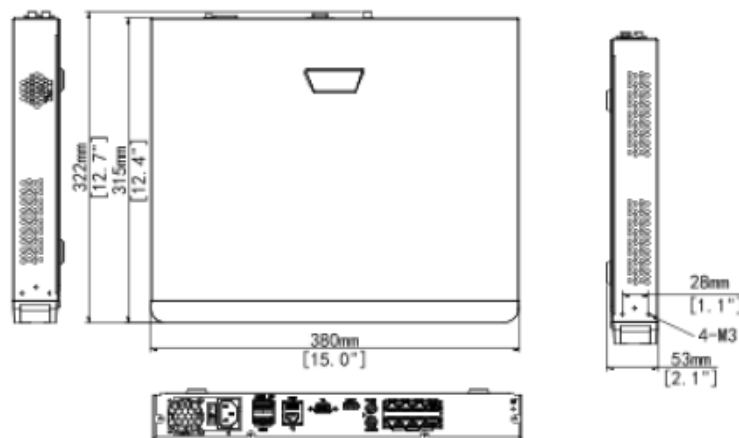

PRO SERIES VPRO-NVR-8-2H-POE-QU

8-CH Network Video Recorder with 2HDD & PoE

Vehicle Picture Library	Up to 5 vehicle picture libraries, with up to 25,000 vehicle pictures in total
Intrusion Detection, Cross Line Detection, Enter Area, Leave Area by NVR	2 ch
People Counting, People Flow Counting, Crowd Density Monitoring, Traffic Monitoring by NVR	4 ch
ALARM	
General Alarm	Defocus Detection, Scene Change Detection, Object Left Behind, Object Removed, Auto Tracking, Motion, Tampering, Human Body Detection, Video Loss, Alarm Input, Audio Detection
Alert Alarm	IP Conflict, Network Disconnected, Disk Offline, Disk Abnormal, Illegal Access, Hard Disk Space Low, Hard Disk Full, Recording/ Snapshot Abnormal
GUI LANGUAGE	
GUI Language	38 languages: Simplified Chinese, Traditional Chinese, English, Vietnamese, Thai, Turkish, Spanish (Latin America), Portuguese (Brazil), Spanish, Portuguese, French, German, Italian, Dutch, Polish, Czech, Hungarian, Slovak, Russian, Hebrew, Arabic, Ukrainian, Estonian, Bulgarian, Greek, Romanian, Danish, Swedish, Norwegian, Finnish, Croatian, Slovenia, Serbia, Korean, Japanese, Latvian, Lithuanian, Persian
EXTERNAL INTERFACE	
Network Interface	1 RJ-45 10M/100M/1000M self-adaptive Ethernet Interface
USB Interface	Front: 1 x USB2.0, Rear panel: 1 x USB3.0
RS232	N/A
RS485	1
Alarm In	8-ch
Alarm Out	2-ch
POE	
PoE Interface	8 RJ45 10M/100M self-adaptive Ethernet Interface
Max Power	Max 30W for single port, Max 130W in total
Supported Standard	IEEE 802.3at, IEEE 802.3af
GENERAL	
Power Supply	100~240V AC Power Consumption: ≤ 12W (without HDD)
Working Environment	-10°C~+ 55°C (+14°F~+131°F), Humidity ≤ 90% RH (non-condensing)
Weight	2.7kg (6lb)
Dimensions (LxWxH)	380mm×322mm×53mm (15.0"×12.7"×2.1")

Dimensions

Rear Panel