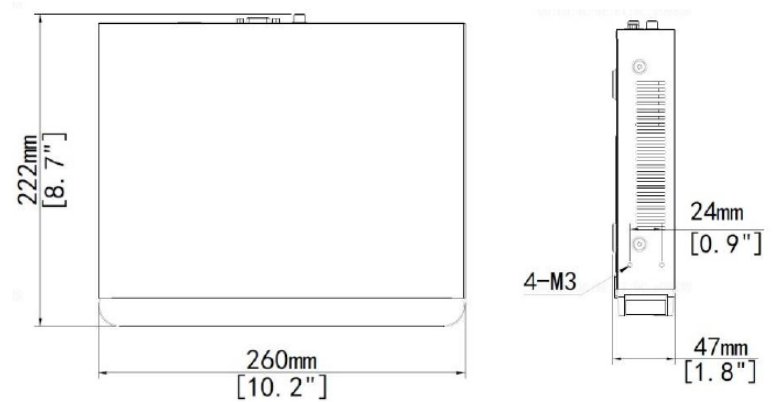

VPRO-NVR-8-POE-QU

8-CH Network Video Recorder with PoE

VEILUX
The Art of Surveillance

Intrusion Detection,Cross Line Detection,Enter Area,Leave Area by NVR	2 ch
People Counting, People Flow Counting,Crowd Density Monitoring, Traffic Monitoring by NVR	4 ch
ALARM	
General Alarm	Defocus Detection, Scene Change Detection, Object Left Behind, Object Removed, Auto Tracking, Motion, Tampering, Human Body Detection, Video Loss, Alarm Input, Audio Detection
Alert Alarm	IP Conflict, Network Disconnected, Disk Offline , Disk Abnormal, Illegal Access, Hard Disk Space Low, Hard Disk Full, Recording/ Snapshot Abnormal
GUI LANGUAGE	
GUI Language	38 languages: Simplified Chinese, Traditional Chinese, English, Vietnamese, Thai,Turkish, Spanish (Latin America), Portuguese (Brazil), Spanish, Portuguese, French,German, Italian, Dutch, Polish, Czech, Hungarian, Slovak, Russian, Hebrew, Arabic,Ukrainian, Estonian, Bulgarian, Greek, Romanian, Danish, Swedish, Norwegian, Finnish,Croatian, Slovenia, Serbia, Korean, Japanese, Latvian, Lithuanian, Persian
EXTERNAL INTERFACE	
Network Interface	1 RJ-45 10M/100M self-adaptive Ethernet Interface
USB Interface	Rear panel: 1 x USB2.0, 1 x USB3.0
RS232	N/A
RS485	N/A
Alarm In	N/A
Alarm Out	N/A
POE	
PoE Interface	8 RJ45 10M/100M self-adaptive Ethernet Interface
Max Power	Max 30W for single port,Max 75W in total
Supported Standard	IEEE 802.3at,IEEE 802.3af
GENERAL	
Power Supply	DC 52V/1.8A
Power Switch	supported
Working Environment	-10°C~+ 55°C (+14°F~+131°F), Humidity ≤ 90% RH (non-condensing)
Power Consumption (without HDD)	≤ 12W
Weight	2.7kg (6lb)
Dimensions (LxWxH)	260mm × 222mm × 47mm (10.2"×8.7"×1.8")

Dimensions

Rear Panel