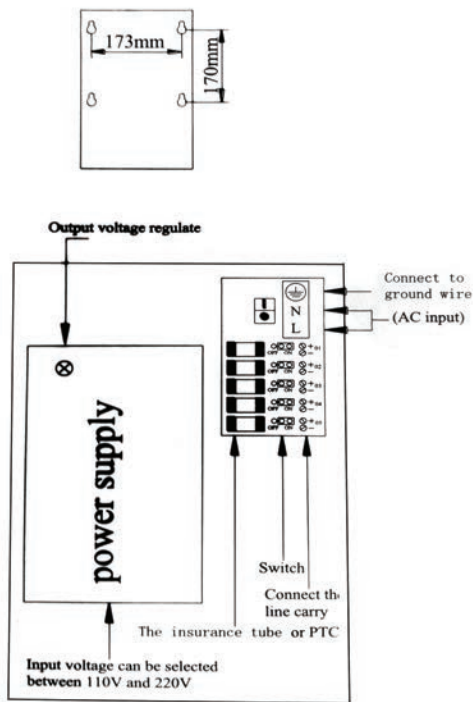

VEILUX®

POWER SUPPLY

VPS-24530

SPECIFICATIONS

ITEM	VPS-24530
Input Voltage	AC110~220V AC100~240V
Output Current	5 x 14.5A
Output Power	350W
Dimensions	315mm(L) X 222mm (W) X 62mm(H)
	FOR INDOOR USE ONLY

DIAGRAM

FEATURES

- Input Voltage: AC 100-240V
- Input Frequency: 50/60Hz
- Output Voltage: DC 24V
- Total Output Current: 30A
- Total Outputs 5
- Breaker Type: Insurance Tube or PTC (Resettable)

VEILUX®

The Art of Surveillance