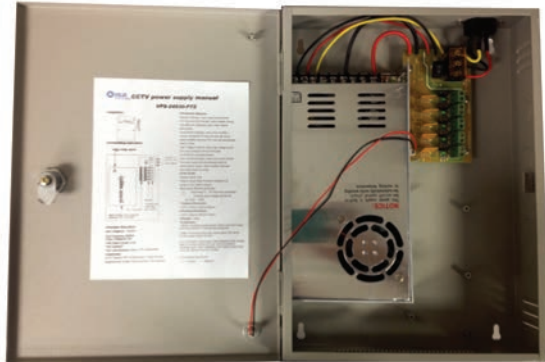

VEILUX®

POWER SUPPLY

VPS-24530

SPECIFICATIONS

ITEM	VPS-24530
Input Voltage	AC110~220V AC100~240V
Output Current	5 x 14.5A
Output Power	350W
Dimensions	315mm(L) X 222mm (W) X 62mm(H)
	FOR INDOOR USE ONLY

DIAGRAM

FEATURES

- Input Voltage: AC 100-240V
- Input Frequency: 50/60Hz
- Output Voltage: DC 24V
- Total Output Current: 30A
- Total Outputs 5
- Breaker Type: Insurance Tube or PTC (Resettable)

VEILUX®

The Art of Surveillance