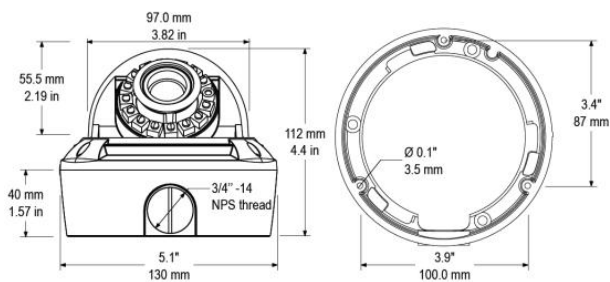

VVIP-2V-H5

1080P Starlight Vandal Network IR Dome

VEILUX[®]
The Art of Surveillance

Interface	
Ethernet	1 Ethernet (10/100 Base-T) RJ-45 Connector
Audio I/O	1ch Audio In&1ch Audio Out
Alarm I/O	1ch Alarm In&1ch Alarm Out
RS485	Yes
BNC Output	Yes
Reset Button	Yes
Edge Storage	Micro SD/SDHC/SDXC slot ,Max 128GB
General	
Power Supply	DC12V/POE/AC24V
Power Consumption	3W (IR LED OFF); 5W (IR LED ON)
Operating Temperature	Starting Temperature: -30 °C ~ 60 °C (-22 °F ~ 140 °F) Working Temperature: -40 °C ~ 60 °C (-40 °F ~ 140 °F)
Operating Humidity	0% - 90% RH
Ingress Protection	IP67,IK10
Certificates	CE / FCC
Product Dimensions	φ130×112mm
Product Weight	900g

Dimensions

MADE IN THE USA
With Foreign & Domestic Parts