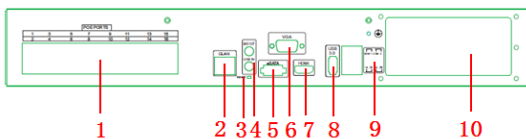

## Key features

- Up to 32ch IP cameras access
- Video Compression H.264/265
- Easy to use Same Interface of GUI/WEB/Client
- 4 SATA hard disk each up to 10TB
- 1RJ45 10M/100M/1000M network interface
- 16ch POE Ports
- Simultaneous HDMI&VGA, up to 4K output
- 2 x 2.0&1 x 3.0 USB Host
- 2ch Alarm I/O
- 1ch Audio I/O

## Dimension

## Specifications

VIDEO/AUDIO INPUT	
Video Input	32ch h.265/h.264 8MP/6MP/5MP/4MP/3MP/1080P/720P
Incoming Bandwidth	256Mbps ,(main stream 192Mbps ,sub stream 64Mbps)
Outgoing Bandwidth	Total 256Mbps
Audio Input	1ch,Line in
VIDEO/AUDIO OUTPUT	
Recording Resolution	8MP/6MP/5MP/4MP/3MP/1080P/720P/D1/VGA/CIF/QCIF
Frame Rate	8MP/6MP/5MP/4MP/3MP/1080P/720P@25fps(PAL),30fps(NTSC)
Live View/Playback Resolution	8MP/6MP/5MP/4MP/3MP/1080P/720P/D1/VGA/CIF/QCIF
Live View/Playback Capacity	Live View 32ch 720p/16ch 1080p/8ch 4MP/4ch 8MP, Playback 4ch 8MP/6MP/5MP/4MP/3MP/1080P/720P
HDMI/VGA Output	HDMI:3840x2160/60Hz,1920x1080/60Hz,1280x720/60Hz,1024x768 VGA:1920x1080/60Hz,1280x720/60Hz,1024x768/60Hz
Audio Output	1ch,Line out
HARD DISK	
SATA HDD	4 HDD Slot; Up to 10TB for each disk
Mounting Mode	Embedded
Capacity	Up to 10TB for each disk
NETWORK	
Network Interface	1 RJ45 10M/100M/1000M
Protocol	RTP/RTCP,TCP/UDP,HTTP,DHCP,DNS,NTP
POE Interface	16ch 100Mbps,IEEE802.3af/802.3at
POE Max Power	140W
INTERFACE	
HDMI/VGA	1ch HDMI, 1ch VGA
USB	USB 2.0 x2,USB 3.0 x1
Audio I/O	1ch MIC in,1ch audio line out
Alarm I/O	2ch Alarm input, 2ch Alarm output
Reset Button	Yes
GENERAL	
Power Supply	AC110/220V
Operating Temperature	-10℃~+45℃
Operating Humidity	0% - 90% RH
Chassis	1.5U
Product Dimensions	440x376x67mm
Product Weight	4.4kg (No dik)