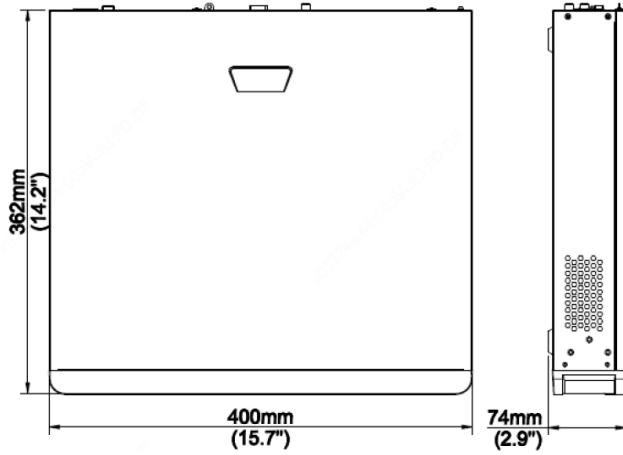

Specifications:

VIDEO/AUDIO INPUT	
IP Video Input	16-ch
Two-way Audio Input	1-ch, RCA
NETWORK	
Incoming Bandwidth	160Mbps
Outgoing Bandwidth	64Mbps
Remote Users	128
Protocols	P2P, UPnP, NTP, DHCP, PPPoE
HDMI/VGA Output	
	HDMI: 4K (3840x2160@30), 1920X1080@60, 1920X1080@50, 1600X1200@60, 1280X1024@60, 1280X720@60, 1024X768@60 VGA: 1920X1080@60, 1920X1080@50, 1280X1024@60, 1280X720@60, 1024X768@60
Recording Resolution	8MP/6MP/5MP/4MP/3MP/1080p/960p/720p/D1/2CIF/CIF
Audio Output	1-ch, RCA
Synchronous Playback	16-ch
Corridor Mode Screen	3/4/5/7/9/10/12/16
DECODING	
Decoding format	Ultra 265, H.265, H.264
Live view/Playback	8MP/6MP/5MP/4MP/3MP/1080p/960p/720p/D1/2CIF/CIF
Capability	2x 4K@30, 4x 4MP@30, 5x 3MP@30, 8x 1080P @30, 16x 720P@30
HARD DISK	
SATA	4 SATA interfaces
Capacity	up to 10TB for each HDD
EXTERNAL INTERFACE	
Network Interface	1 RJ-45 10M/100M/1000M self-adaptive Ethernet Interface
Serial Interface	1 x RS485
USB Interface	Front panel: 1 x USB2.0, Rear panel: 1 x USB3.0
Alarm In	16-ch
Alarm Out	4-ch
POE	
Interface	16 RJ-45 10M/100M/100M self-adaptive Ethernet Interface
Max Power	Max 30W for single port Max 240W in total
Supported Standard	IEEE 802.3af/at
GENERAL	
Power Supply	100~240 VAC Power Consumption: ≤ 15W (without HDD)
Working Environment	-10°C~ + 55°C (+14°F~ +131°F), Humidity ≤ 90% RH (non-condensing)
Dimensions (W×D×H)	400mm × 362mm × 74mm (15.7" × 14.2" × 2.9")
Weight (without HDD)	≤5kg (11.02lb)

PRO SERIES VX-NVR16-16POE-4H-U-N

16 Channel Network Video Recorder with 16 POE and 4HDD Capacity

VEILUX
The Art of Surveillance

Dimensions

Rear Panel